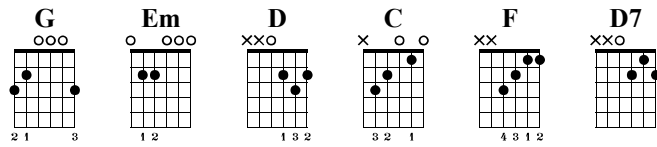

Take Me Home, Country Roads

John Denver

Vocal Rhythm
Standard tuning Standard tuning

Moderate ♩ = 82

Verse 1

Vocal

1 G 2 3 4 Em
Al- most hea- ven, West Virgini- ia,

st. guitar

G
Capo. fret 2

5 D 6 C 7 G 8

Blu Ridge Moun- tain, Shan- an- do- a Ri- ver,

D C G

Verse 2

9 Em 10 D 11 C 12

Life is old there, ol- der than the trees, Youn- ger than the moun- tains, blow- ing like a breeze

Em D C

Chorus 1

13 G 14 D 15 Em 16

Coun- try Roads, takeme home To the place I be

G D Em